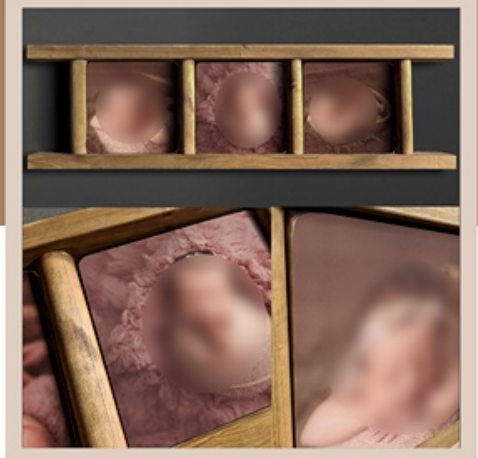

THESE PRODUCTS ARE HANDMADE IN THE NETHERLANDS, SO PLEASE DO EXPECT A SLIGHTLY LONGER TURNAROUND

- OTHER SIZES MAY BE AVAILABLE. FOR CUSTOM SIZING, PLEASE SIMPLY ASK FOR A QUOTE.
- ALL SIZES LISTED ARE MEASURED IN INCH, NOT CM AND OFTEN MEASURED WITHOUT FRAMES.
- SOME PRODUCT EXAMPLE IMAGES ARE DIRECT FROM SUPPLIER AND ARE NOT MY OWN, OR CAN BE ONE OF MY IMAGES DIGITALLY PLACED INTO A TEMPLATE OF THE SUPPLIERS PRODUCT FRAME.
- ALL WALL ART IS SUBJECT TO AVAILABILITY. PLEASE ALLOW A FEW WEEKS FOR COLLECTION!

PRODUCTS

- LUXURY WOODEN WALL ART -

MULTIPLE IMAGE FRAMED PHOTO BLOCK:

Insert/Photo Layout Changes
Dependant On Which Size
And Frame Choice.

16X24" - £356

24X32" - £584

PERFECT PHOTO BLOCK COLLECTION MIX:

4x6" Canvas In Frame
5x7" Portrait Photoblock
5x7" Landscape Photoblock x2
8x12" Landscape Photoblock
8x16" Panorama Photoblock
12x12" Square Photoblock
12" Round Photoblock

£457

WOODEN PHOTO LADDER:

Each Birch Individual
Block Is 8x8".

Total Size Of Ladder -
36x11"

£388

A gorgeous printed multiple image wooden block piece surrounded by a handmade rustic wooden frame.

Please note that all frames will differ in final appearance due to the nature of the natural woods used. Please expect to see cracks, knots and other normal imperfections. Darker images may have a "painted brush stroke" final print finish, which is still perfectly normal :)